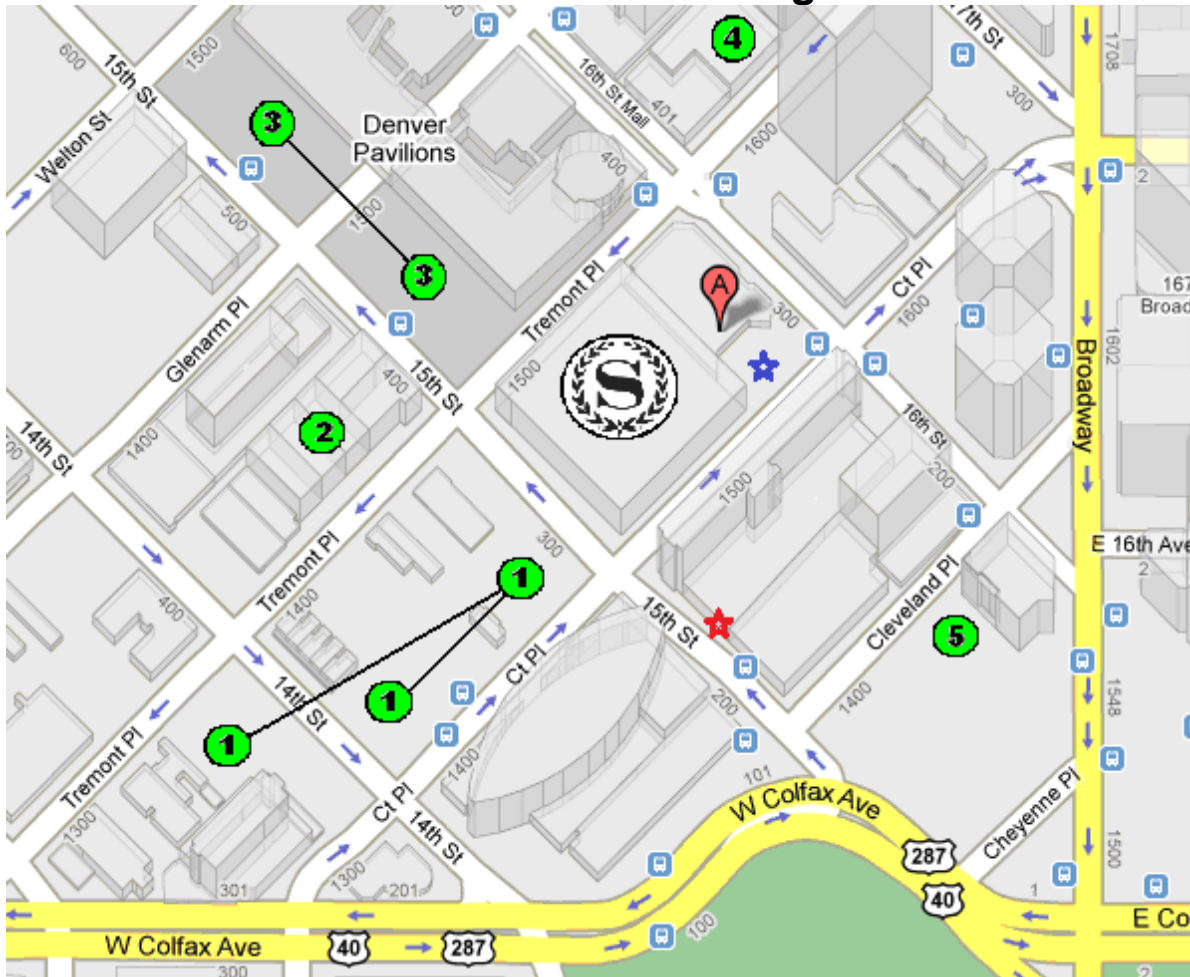

## Downtown Denver Area Parking Locations

 **Sheraton Denver Downtown Hotel | (303) 893-3333 | 1550 Court Place | Denver, CO 80202**

 **Valet** – Drive entrance is on the left side of Court Place

Daily Valet

- \$29.00 for 0-3 hours
- \$37.00 for 3-8 hours
- \$42.00 for 8+ hours

Overnight Valet - \$42.00

Oversized Valet - \$47.00 - Please contact hotel for details as spaces are limited

 **Self-Parking** – Garage entrance is on the right side of 15<sup>th</sup> Street

Oversized - \$38.00 per space - Please contact hotel for details as spaces are limited

**Alternate surface lots locations are numbered on the map above and operating company info, prices and directions can be found at [www.bestparking.com/denver-parking](http://www.bestparking.com/denver-parking).**